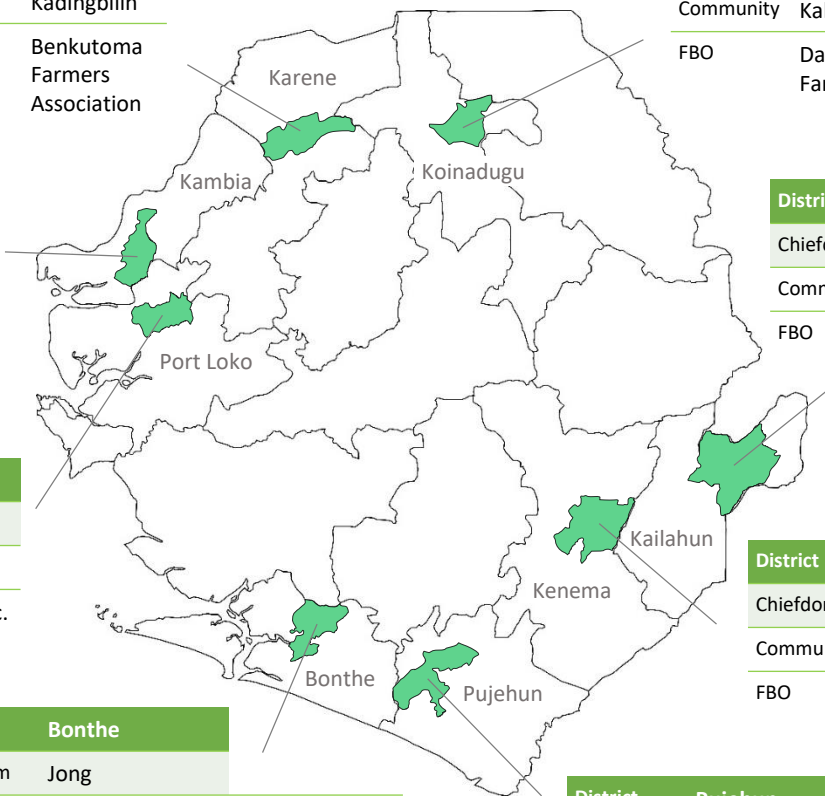

Ministry of Agriculture and Forestry (MAF)

Boosting Agriculture and Food Security (BAFS)

Funded by the European Union

BAFS Support to MAF Extension Division: Promotion of Climate Smart Agriculture (CSA)

District	Karene	
Chiefdom	Sella Limba	
Community	Katherie	Kadingbilin
FBO	Therogor Farmers Association	Benkutoma Farmers Association

District	Koinadugu	
Chiefdom	Wara Wara Yagala	
Community	Kakondobi	
FBO	Daindemben Farmers Cooperative	

District	Kambia	
Chiefdom	Magbema	
Community	Kamaranka II	
FBO	RSLAF Farmers Association	

District	Kailahun	
Chiefdom	Luawa	
Community	Jimilia	
FBO	Peace Mother Farmers Association	

District	Port Loko	
Chiefdom	Bake Loko	
Community	Port Loko Town	
FBO	Kamaranka Agric. Dev. Association	

District	Kenema	
Chiefdom	Nongowa	
Community	Potahun	
FBO	Bondayela Agric. Dev. Association	

District	Bonthe	
Chiefdom	Jong	
Community	Mokaithor	Matru
FBO	Jong Agricultural Dev. Association	Herfor Farmers Association

District	Pujehun	
Chiefdom	Kpanga	
Community	Manjama	
FBO	Agbomuma Women's Farmers Association	

- ✓ **Comprehensive study** in 15 agricultural districts about local indigenous knowledge of CSA approaches in different ecologies
- ✓ Development of **CSA training manual** for frontline extension staff
- ✓ **CSA Training** of Trainers (ToT) for 178 Extension Officers and Block Extension Officers (BES)
- ✓ CSA roll-out training for 225 Frontline Extension Workers (FEWs) and lead farmer (15 from each rural district)
- ✓ Establishment of 10 **CSA demo plots** managed by selected FBOs and supervised by the MAF District Extension Officers